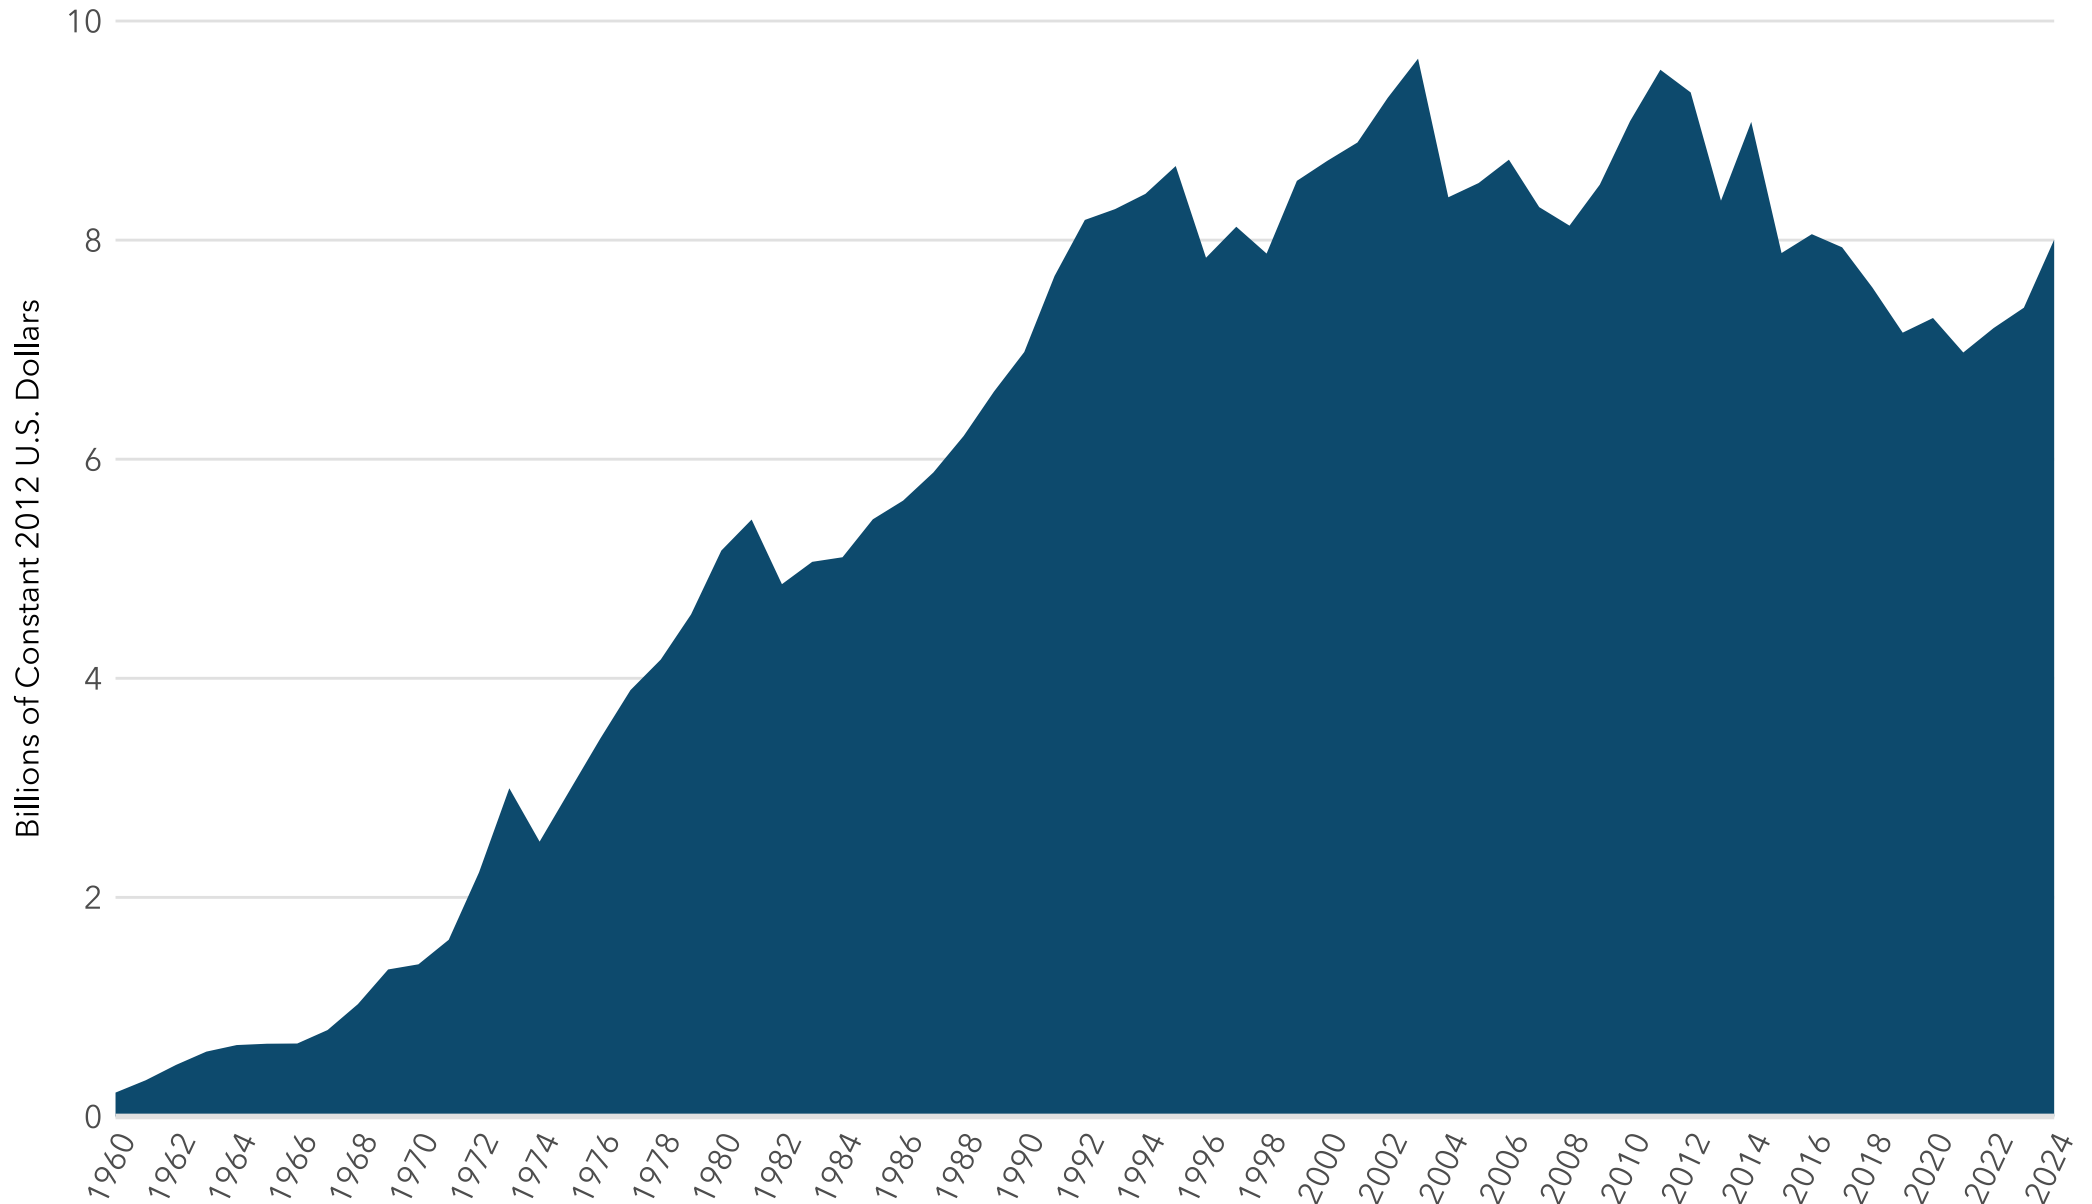

Regulatory Agency Budget Outlays: Environment and Energy

Note: The Environment and Energy subcategory belongs to the Social Regulation category.

**Regulatory
Studies Center**

THE GEORGE WASHINGTON UNIVERSITY