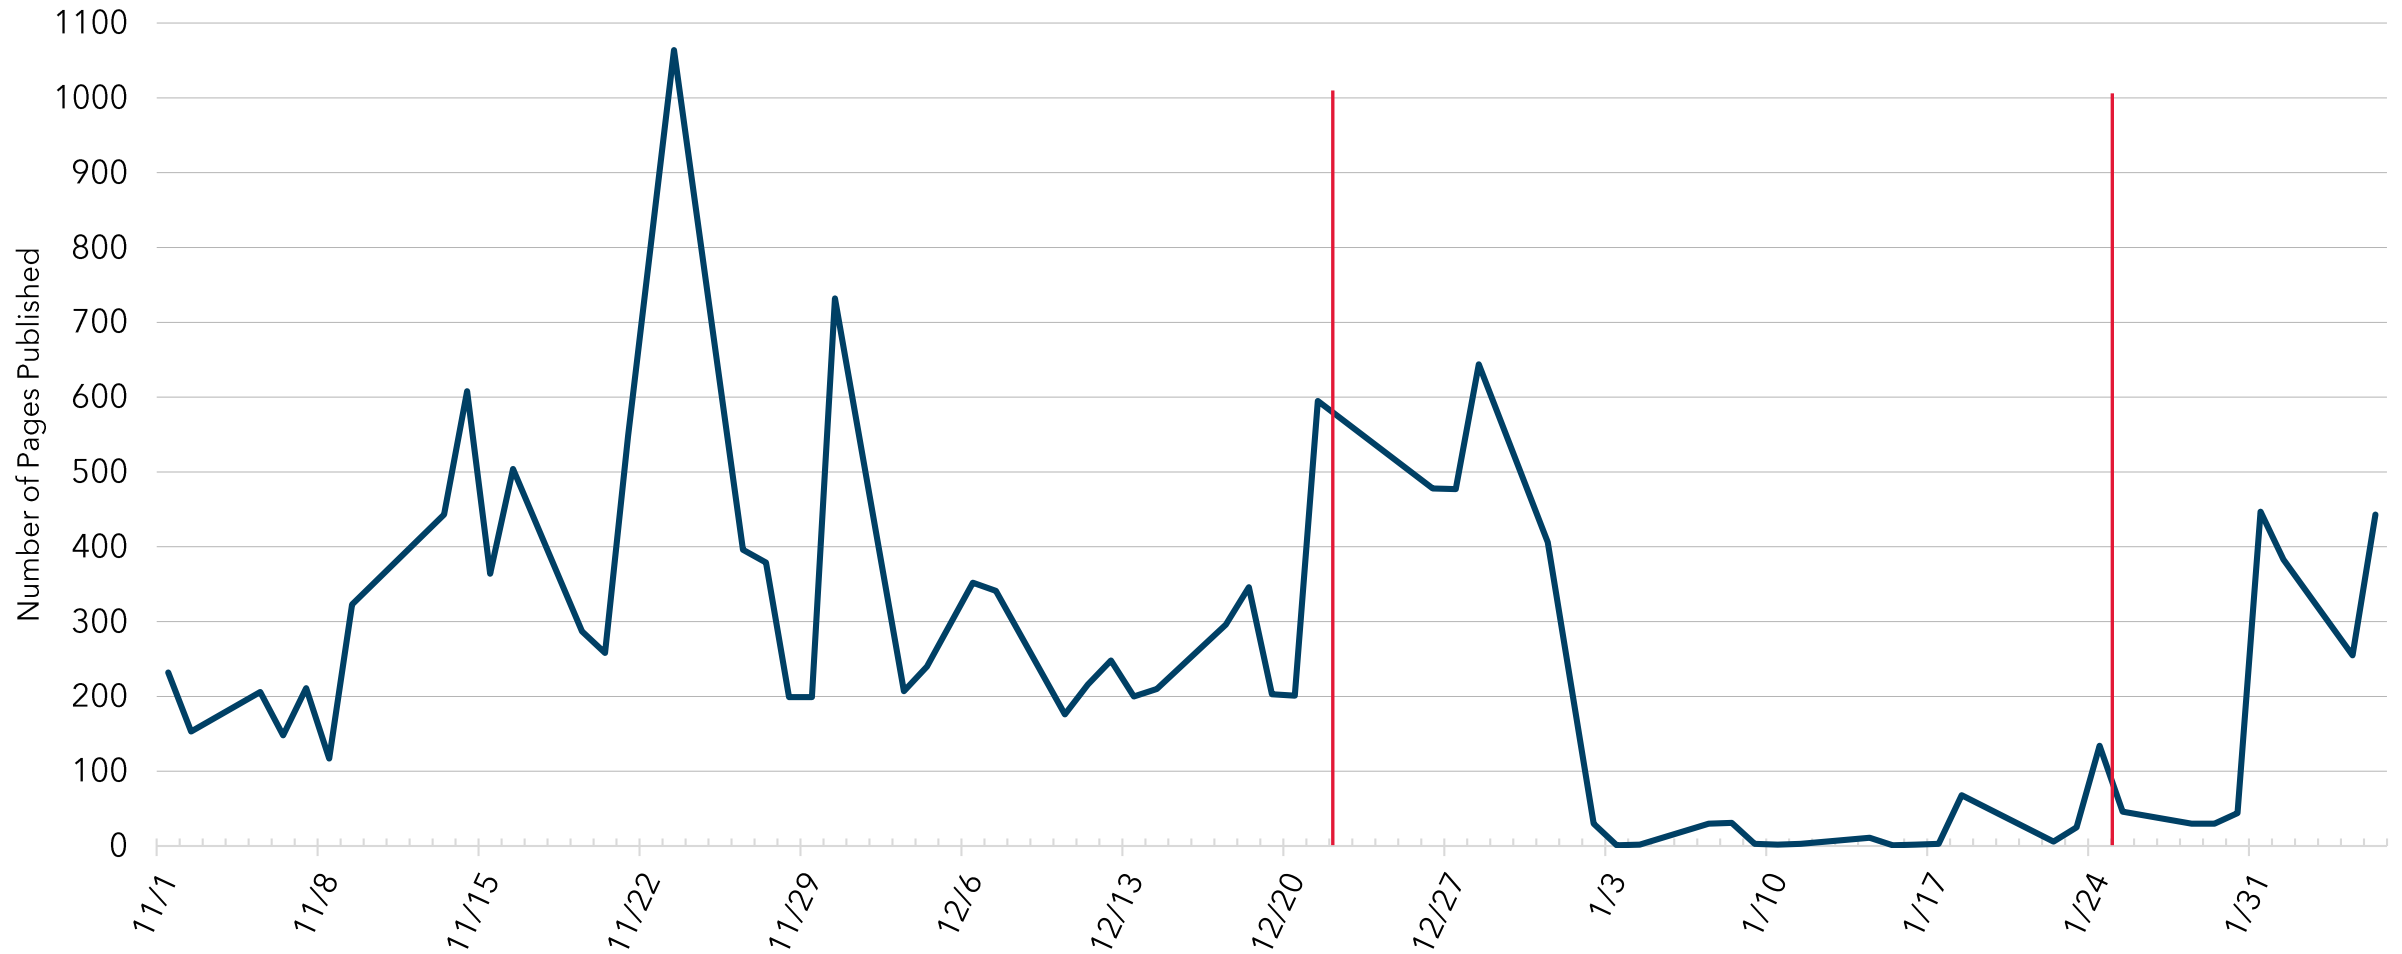

Pages Published in the Federal Register Pre- and Post-shutdown

Regulatory
Studies Center

THE GEORGE WASHINGTON UNIVERSITY

Source: [Federal Register](#)