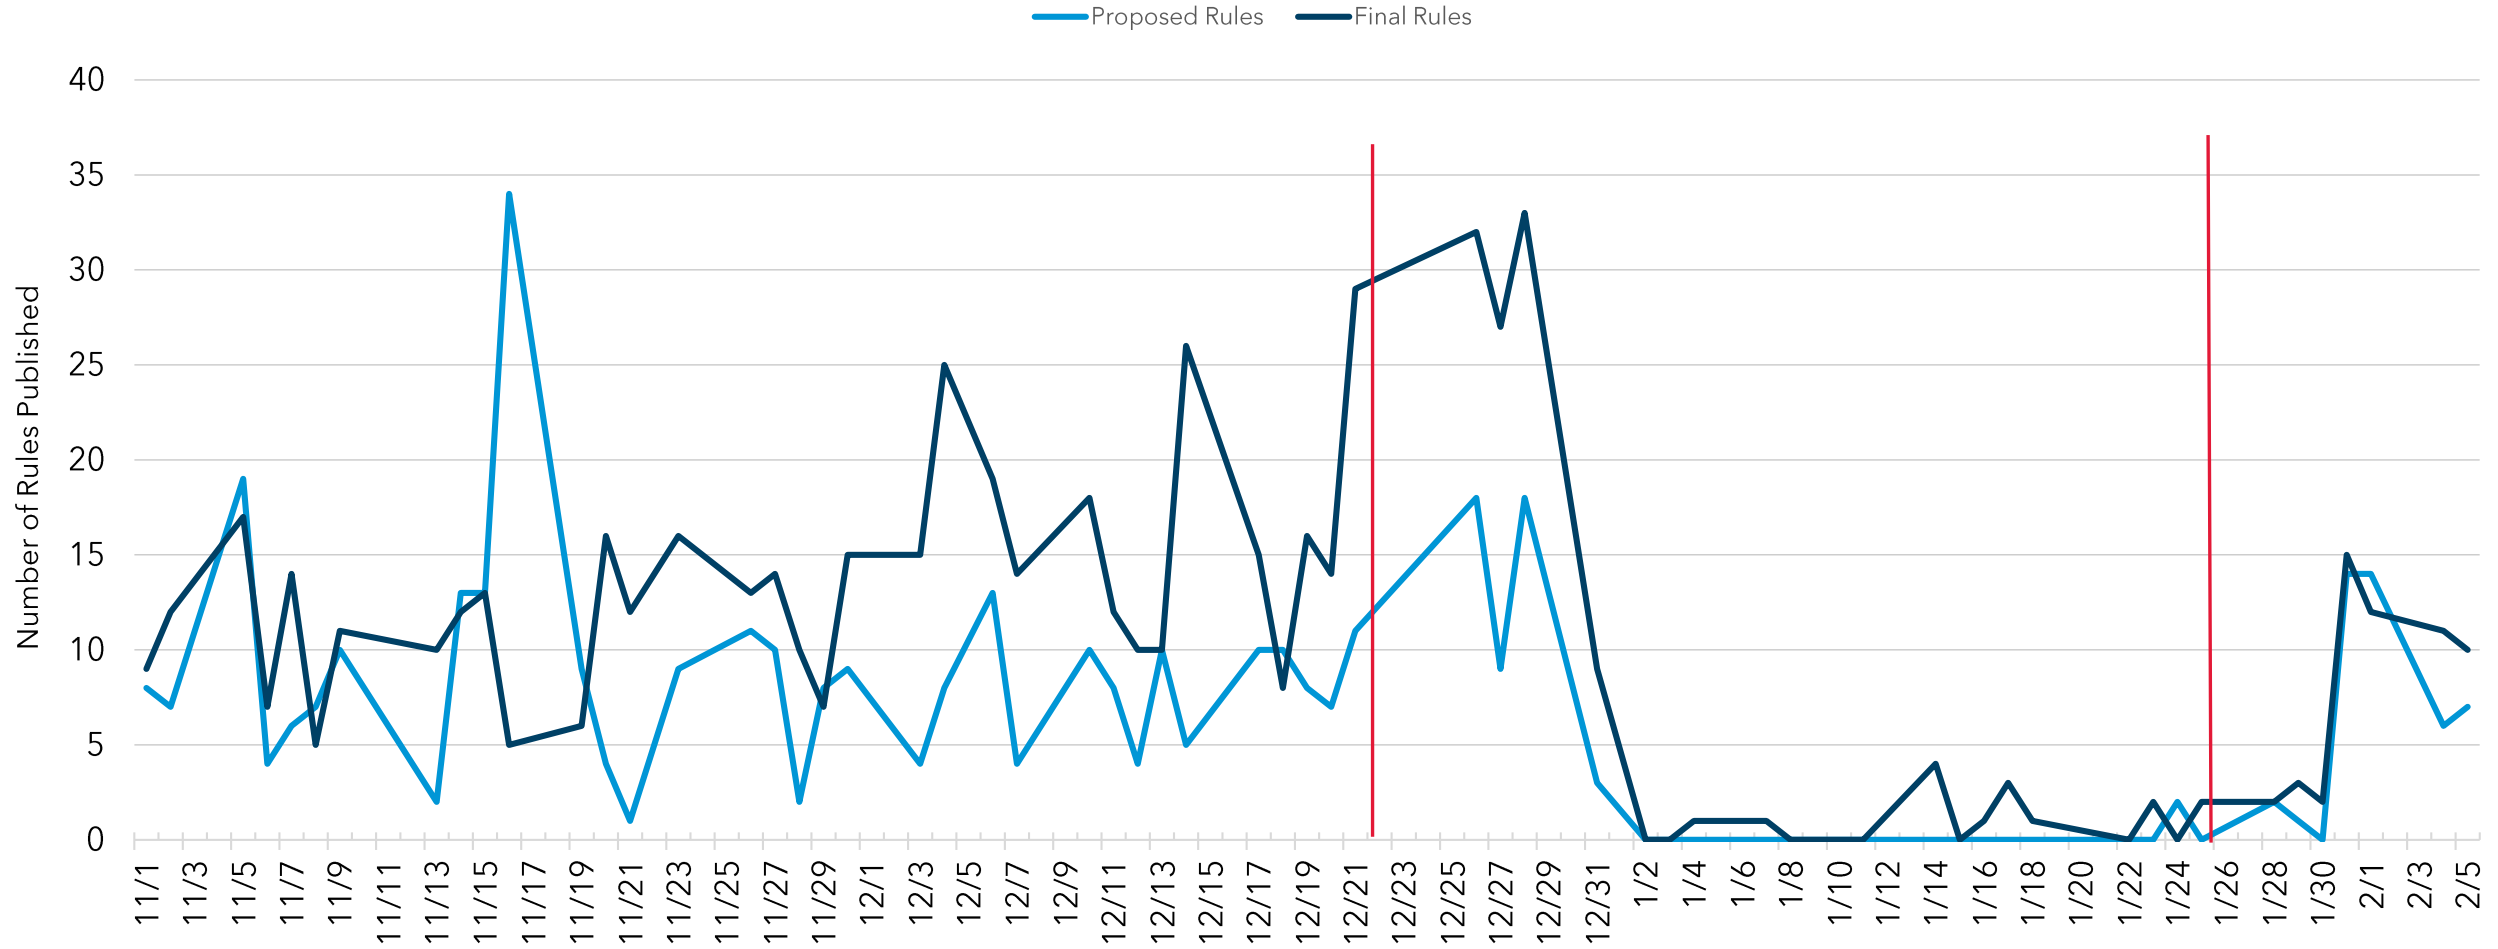

Rules Published in the Federal Register Pre- and Post-shutdown

Regulatory
Studies Center

THE GEORGE WASHINGTON UNIVERSITY

Source: [Federal Register](#)