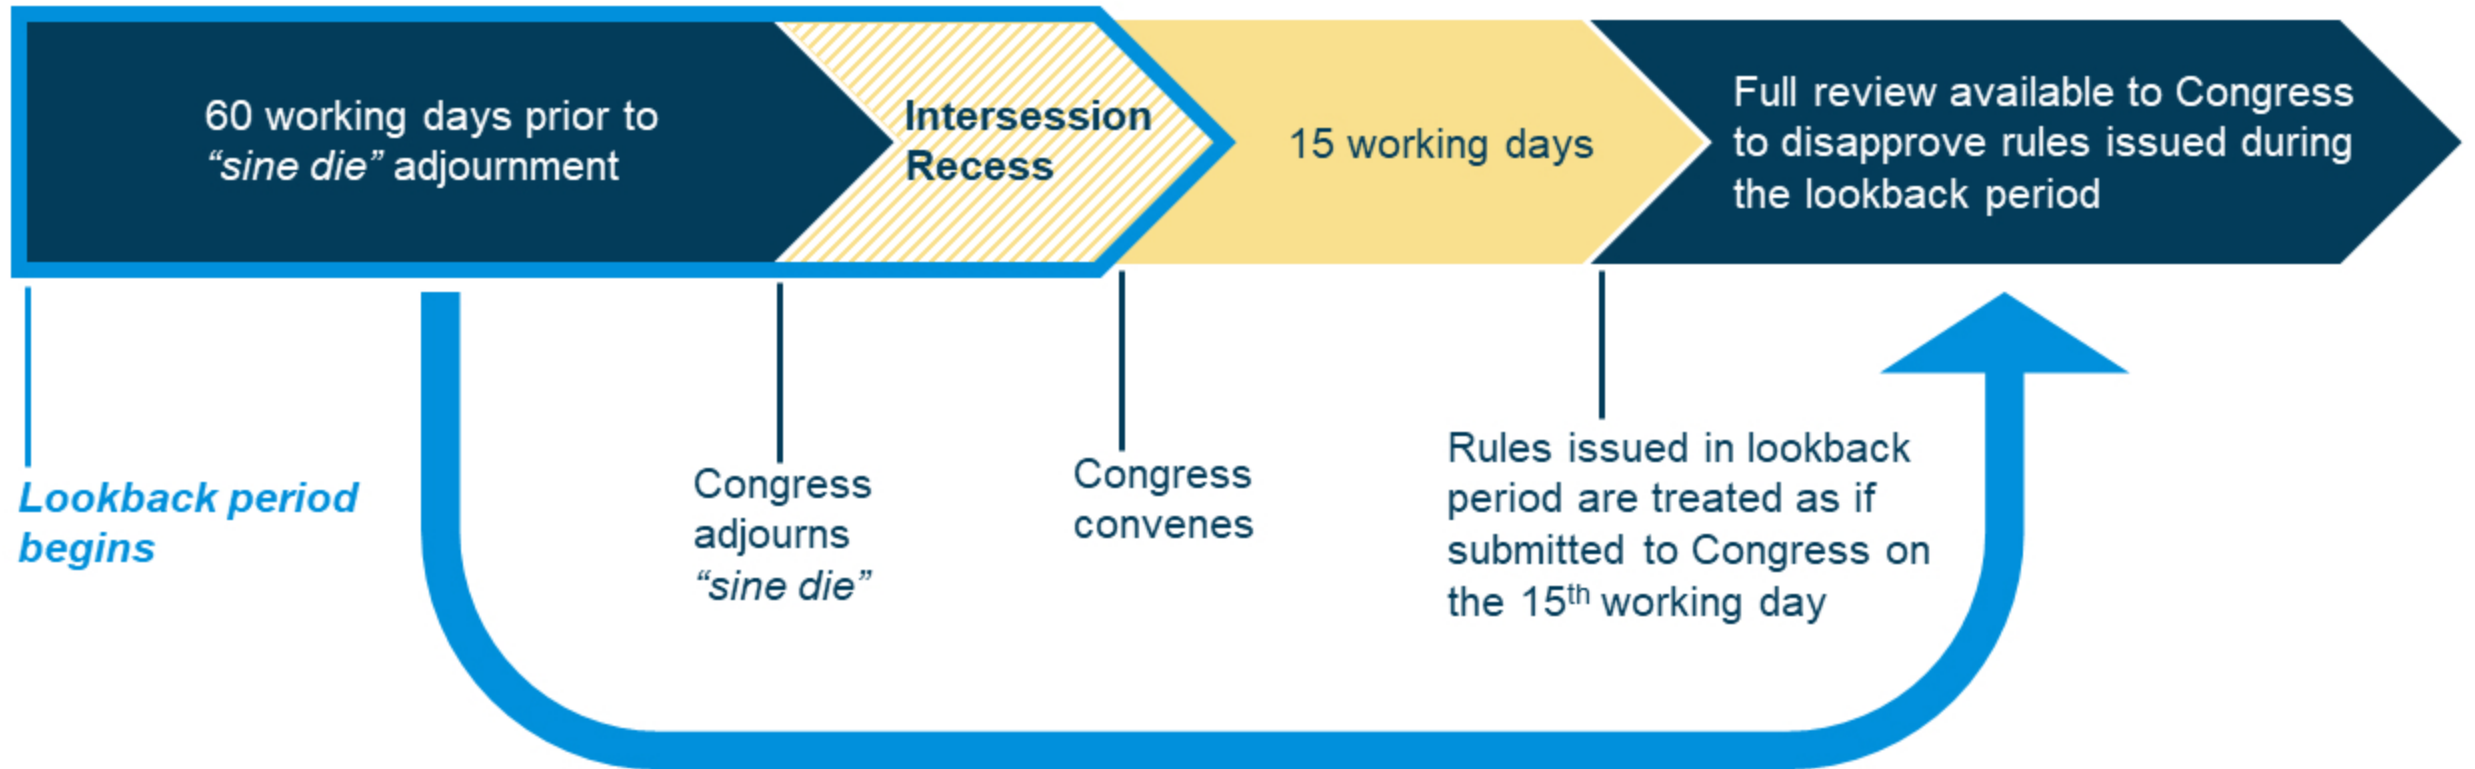

Congressional Review Act Lookback Provision

Regulatory
Studies Center

THE GEORGE WASHINGTON UNIVERSITY

In this graphic, "working days" refers to legislative days in the House or session days in the Senate.