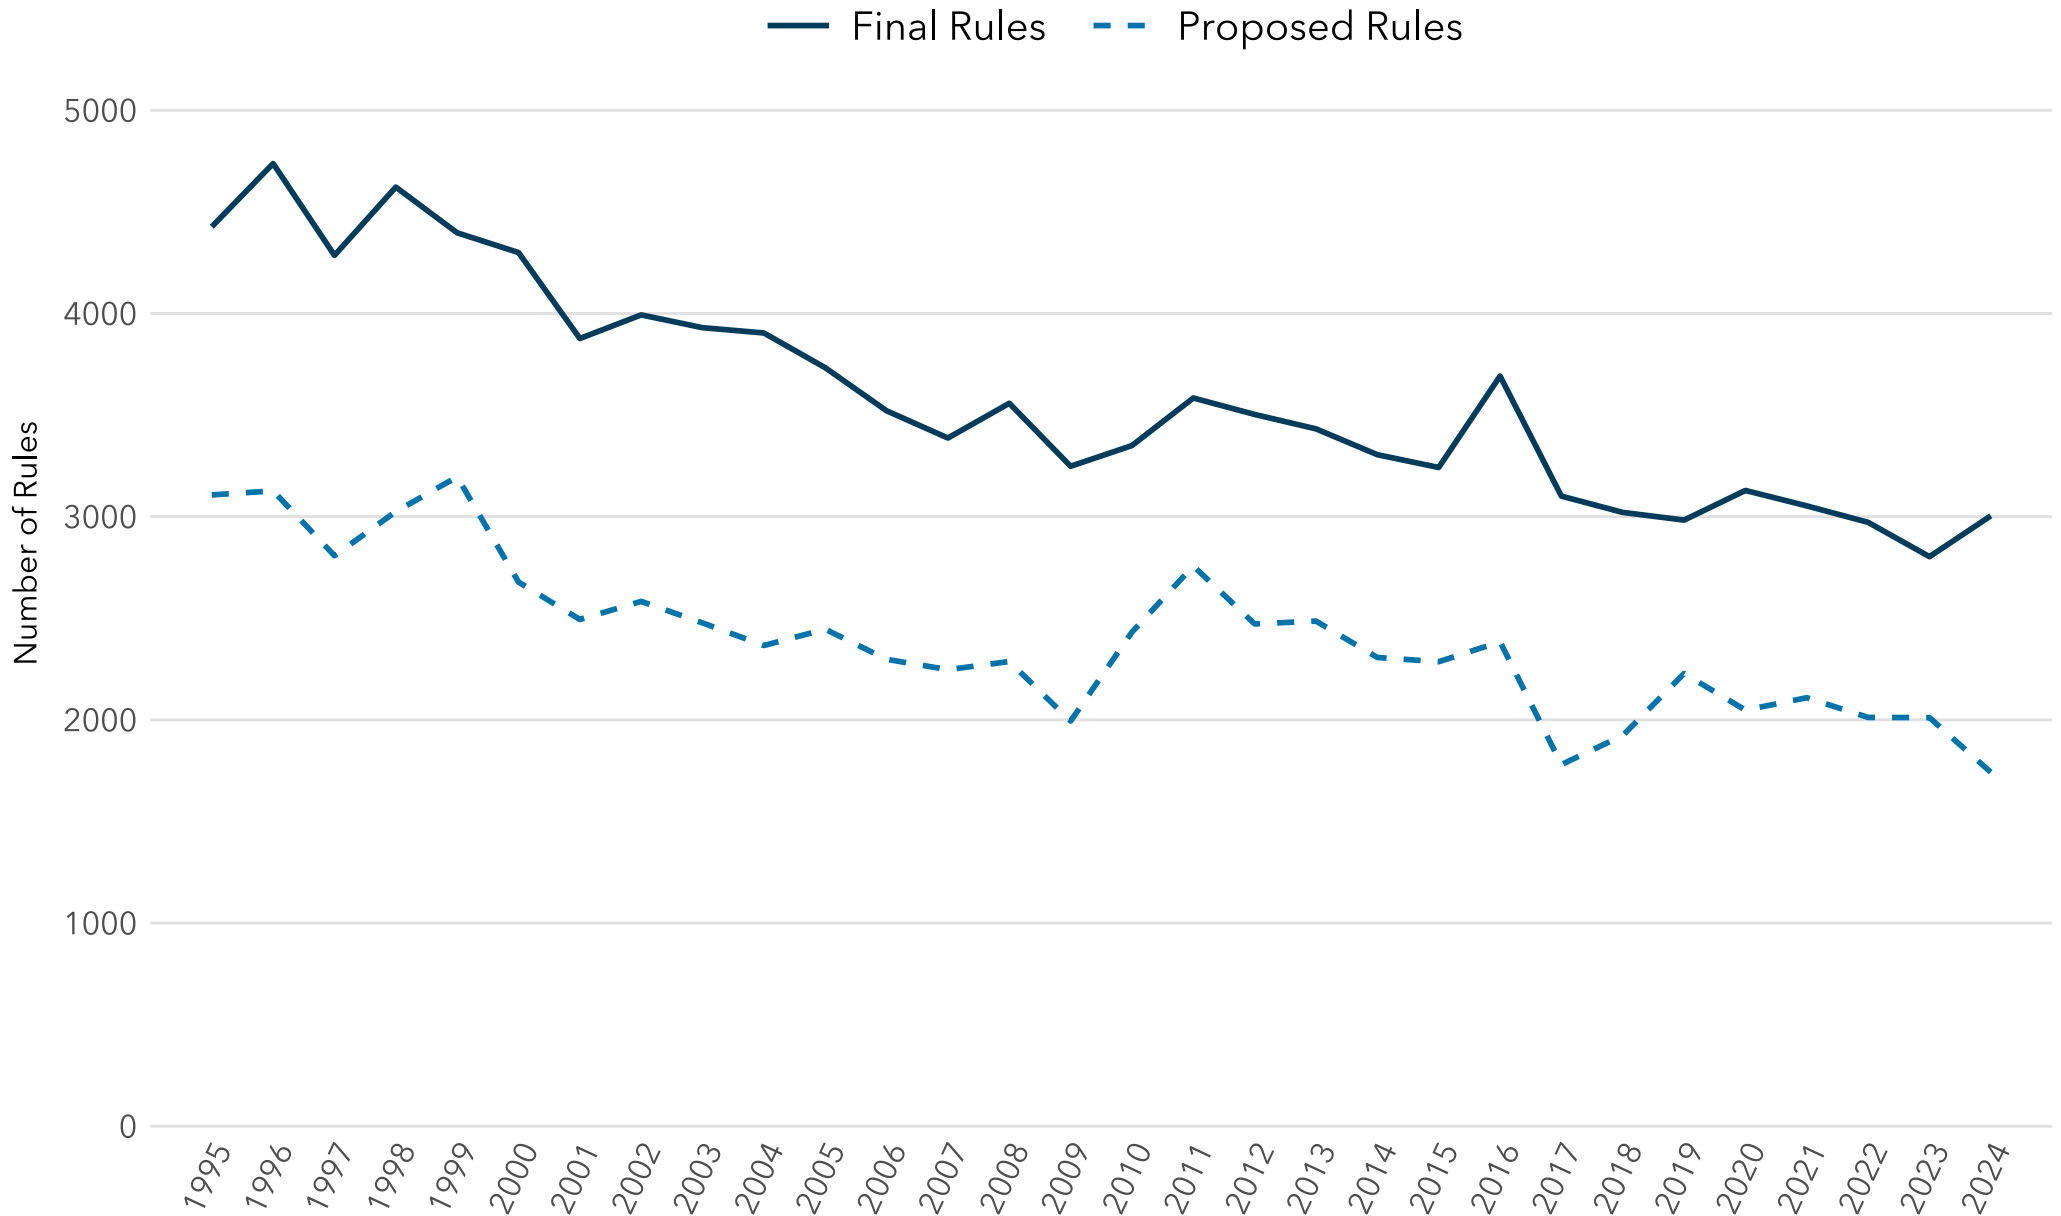

# Rules Published in the Federal Register by Presidential Year

Regulatory  
Studies Center

THE GEORGE WASHINGTON UNIVERSITY

Source: Federal Register API;  
excludes corrections to rules.

Updated: February 06, 2025